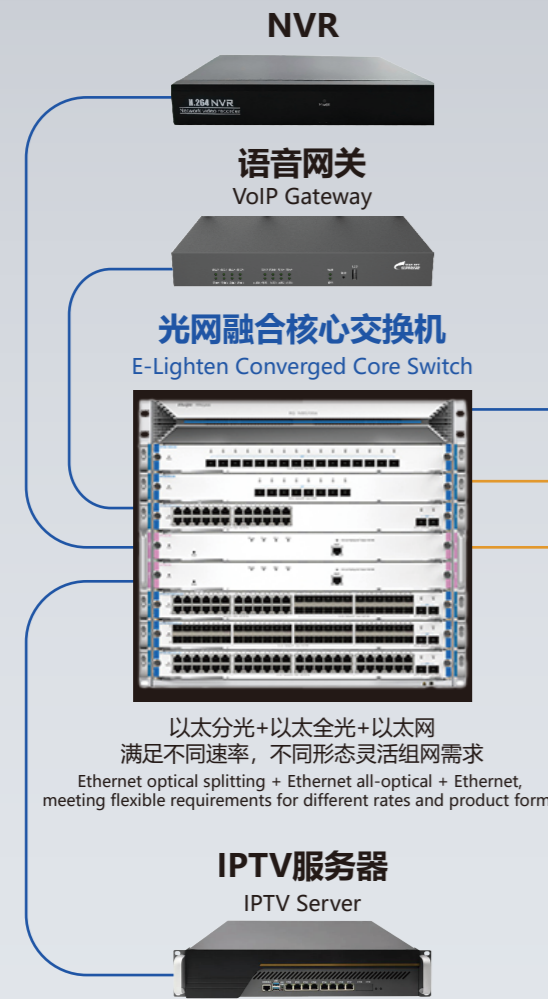

# 易光网络解决方案 架构展示区

Reyee E-Lighten Optical Solution Architecture

## 核心机房 / Core Equipment Room

## 骨干光缆 Backbone Optical Cable